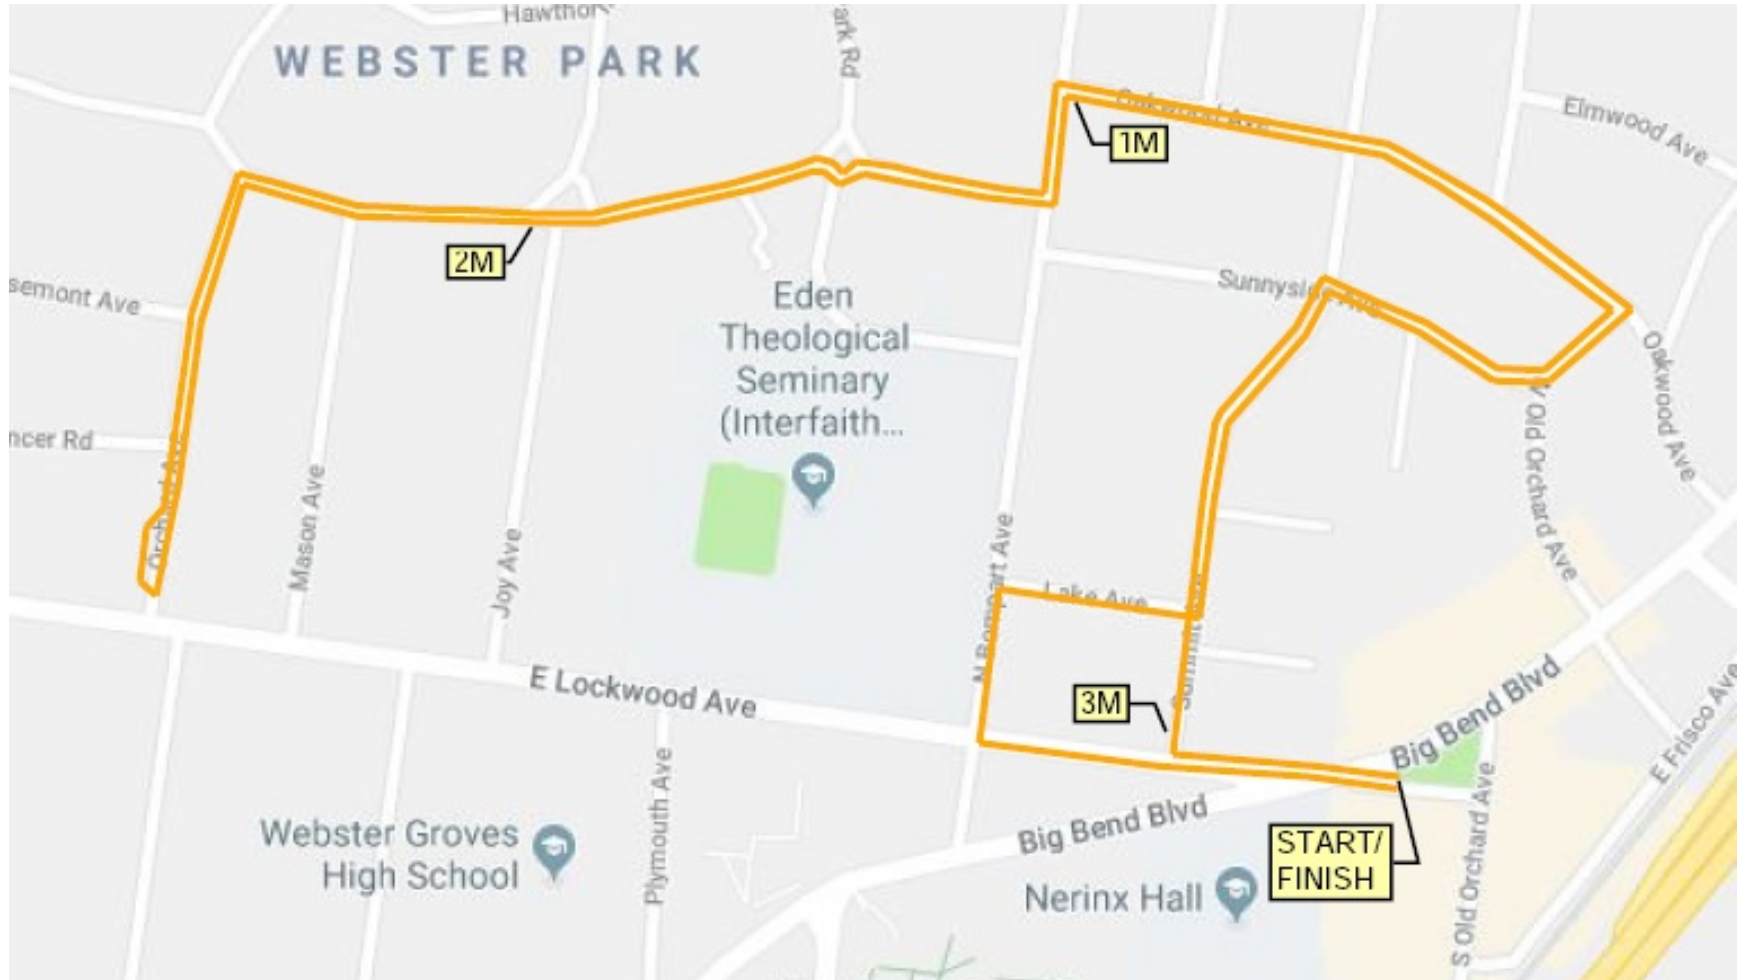

## Santas on the Loose 5K Route Map

**Course:** Start on Lockwood east of Big Bend, west on E. Lockwood, north on Bompert, east on Lake, north on Summit, east on Sunnyside, north on Old Orchard, west on Oakwood, south on Bompert, west on Oakwood, south on Orchard to turn-around, follow course back to Summit, south on Summit east on Lockwood to finish.

**Start/Finish** – E. Lockwood east of Big Bend, west line of crosswalk east of Big Bend.

**1 Mile** – Oakwood at south curblineline of Bompert.

**2 Mile** – Oakwood south of Joy, driveway to first house south of Joy on south side of Oakwood.

**3Mile** – Summit at E. Lockwood, north edge of sewer inlet on east side of Summit.